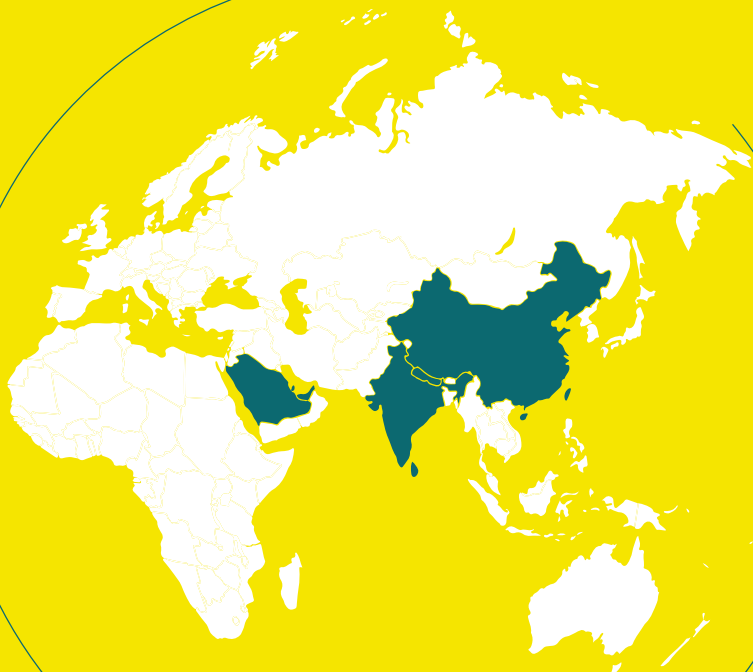

Machinery . Chemicals . Consumables
Source & Selling Across the Globe

GL **BAL**

3/349B, Cristal Plaza, Ulavaipu PO, Poochackal,
Cherthala, Alapuzha, Kerala 688526
Phone: 91 9895998611